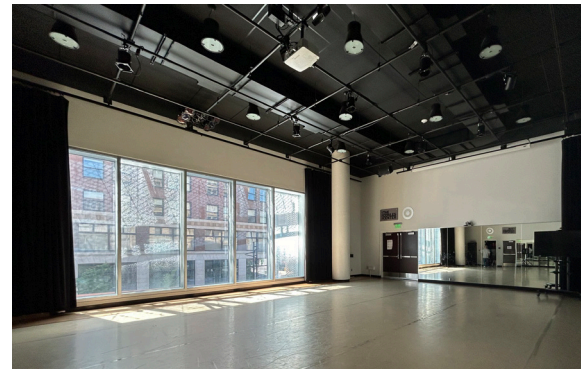

Cowles Goodale Theatre

528 Hennepin Ave, Minneapolis MN

Cowles Goodale Theatre

Exterior alley, Concession area, Main entrance