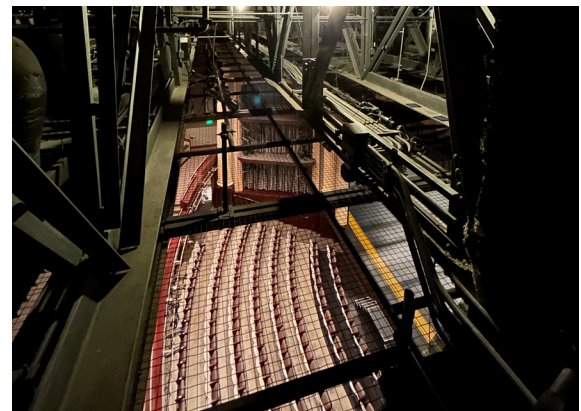

Cowles Goodale Theatre

528 Hennepin Ave, Minneapolis MN

Cowles Goodale Theatre

Exterior alley, Concession area, Main entrance