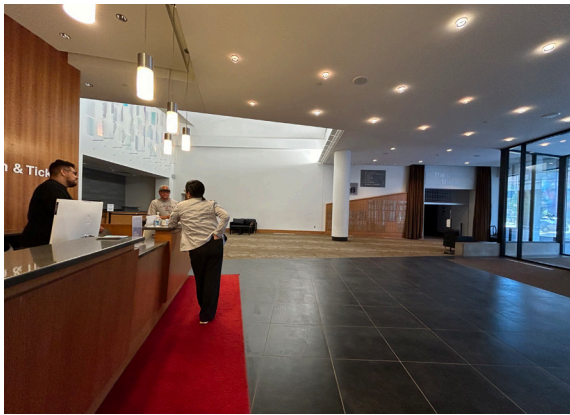

Cowles Goodale Theatre

528 Hennepin Ave, Minneapolis MN

Cowles Goodale Theatre

Exterior alley, Concession area, Main entrance