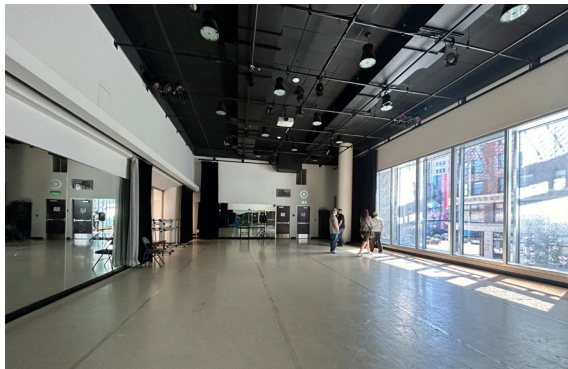

Cowles Goodale Theatre

528 Hennepin Ave, Minneapolis MN

Cowles Goodale Theatre

Exterior alley, Concession area, Main entrance