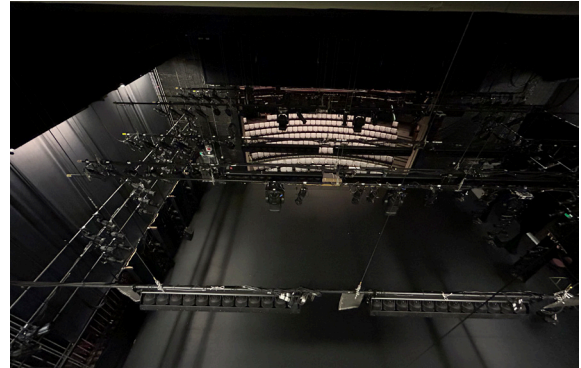

Cowles Goodale Theatre

528 Hennepin Ave, Minneapolis MN

Cowles Goodale Theatre

Exterior alley, Concession area, Main entrance