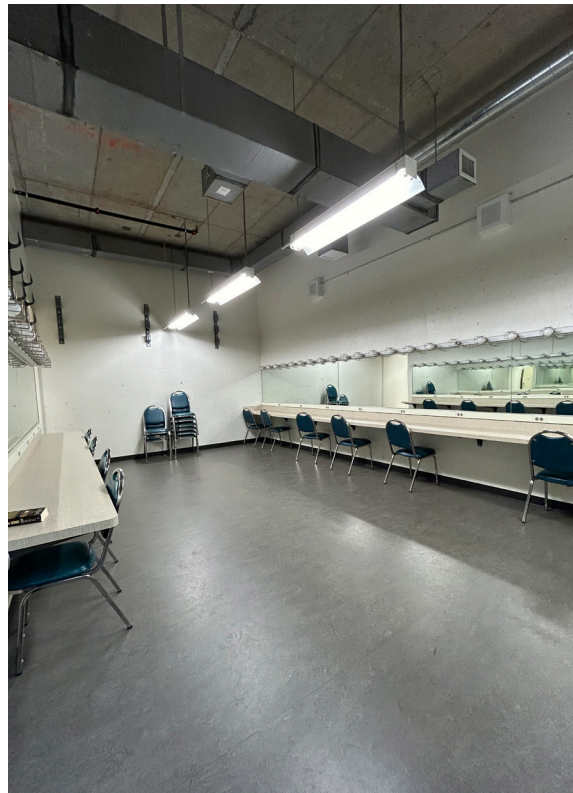

Cowles Goodale Theatre

528 Hennepin Ave, Minneapolis MN

Cowles Goodale Theatre

Exterior alley, Concession area, Main entrance